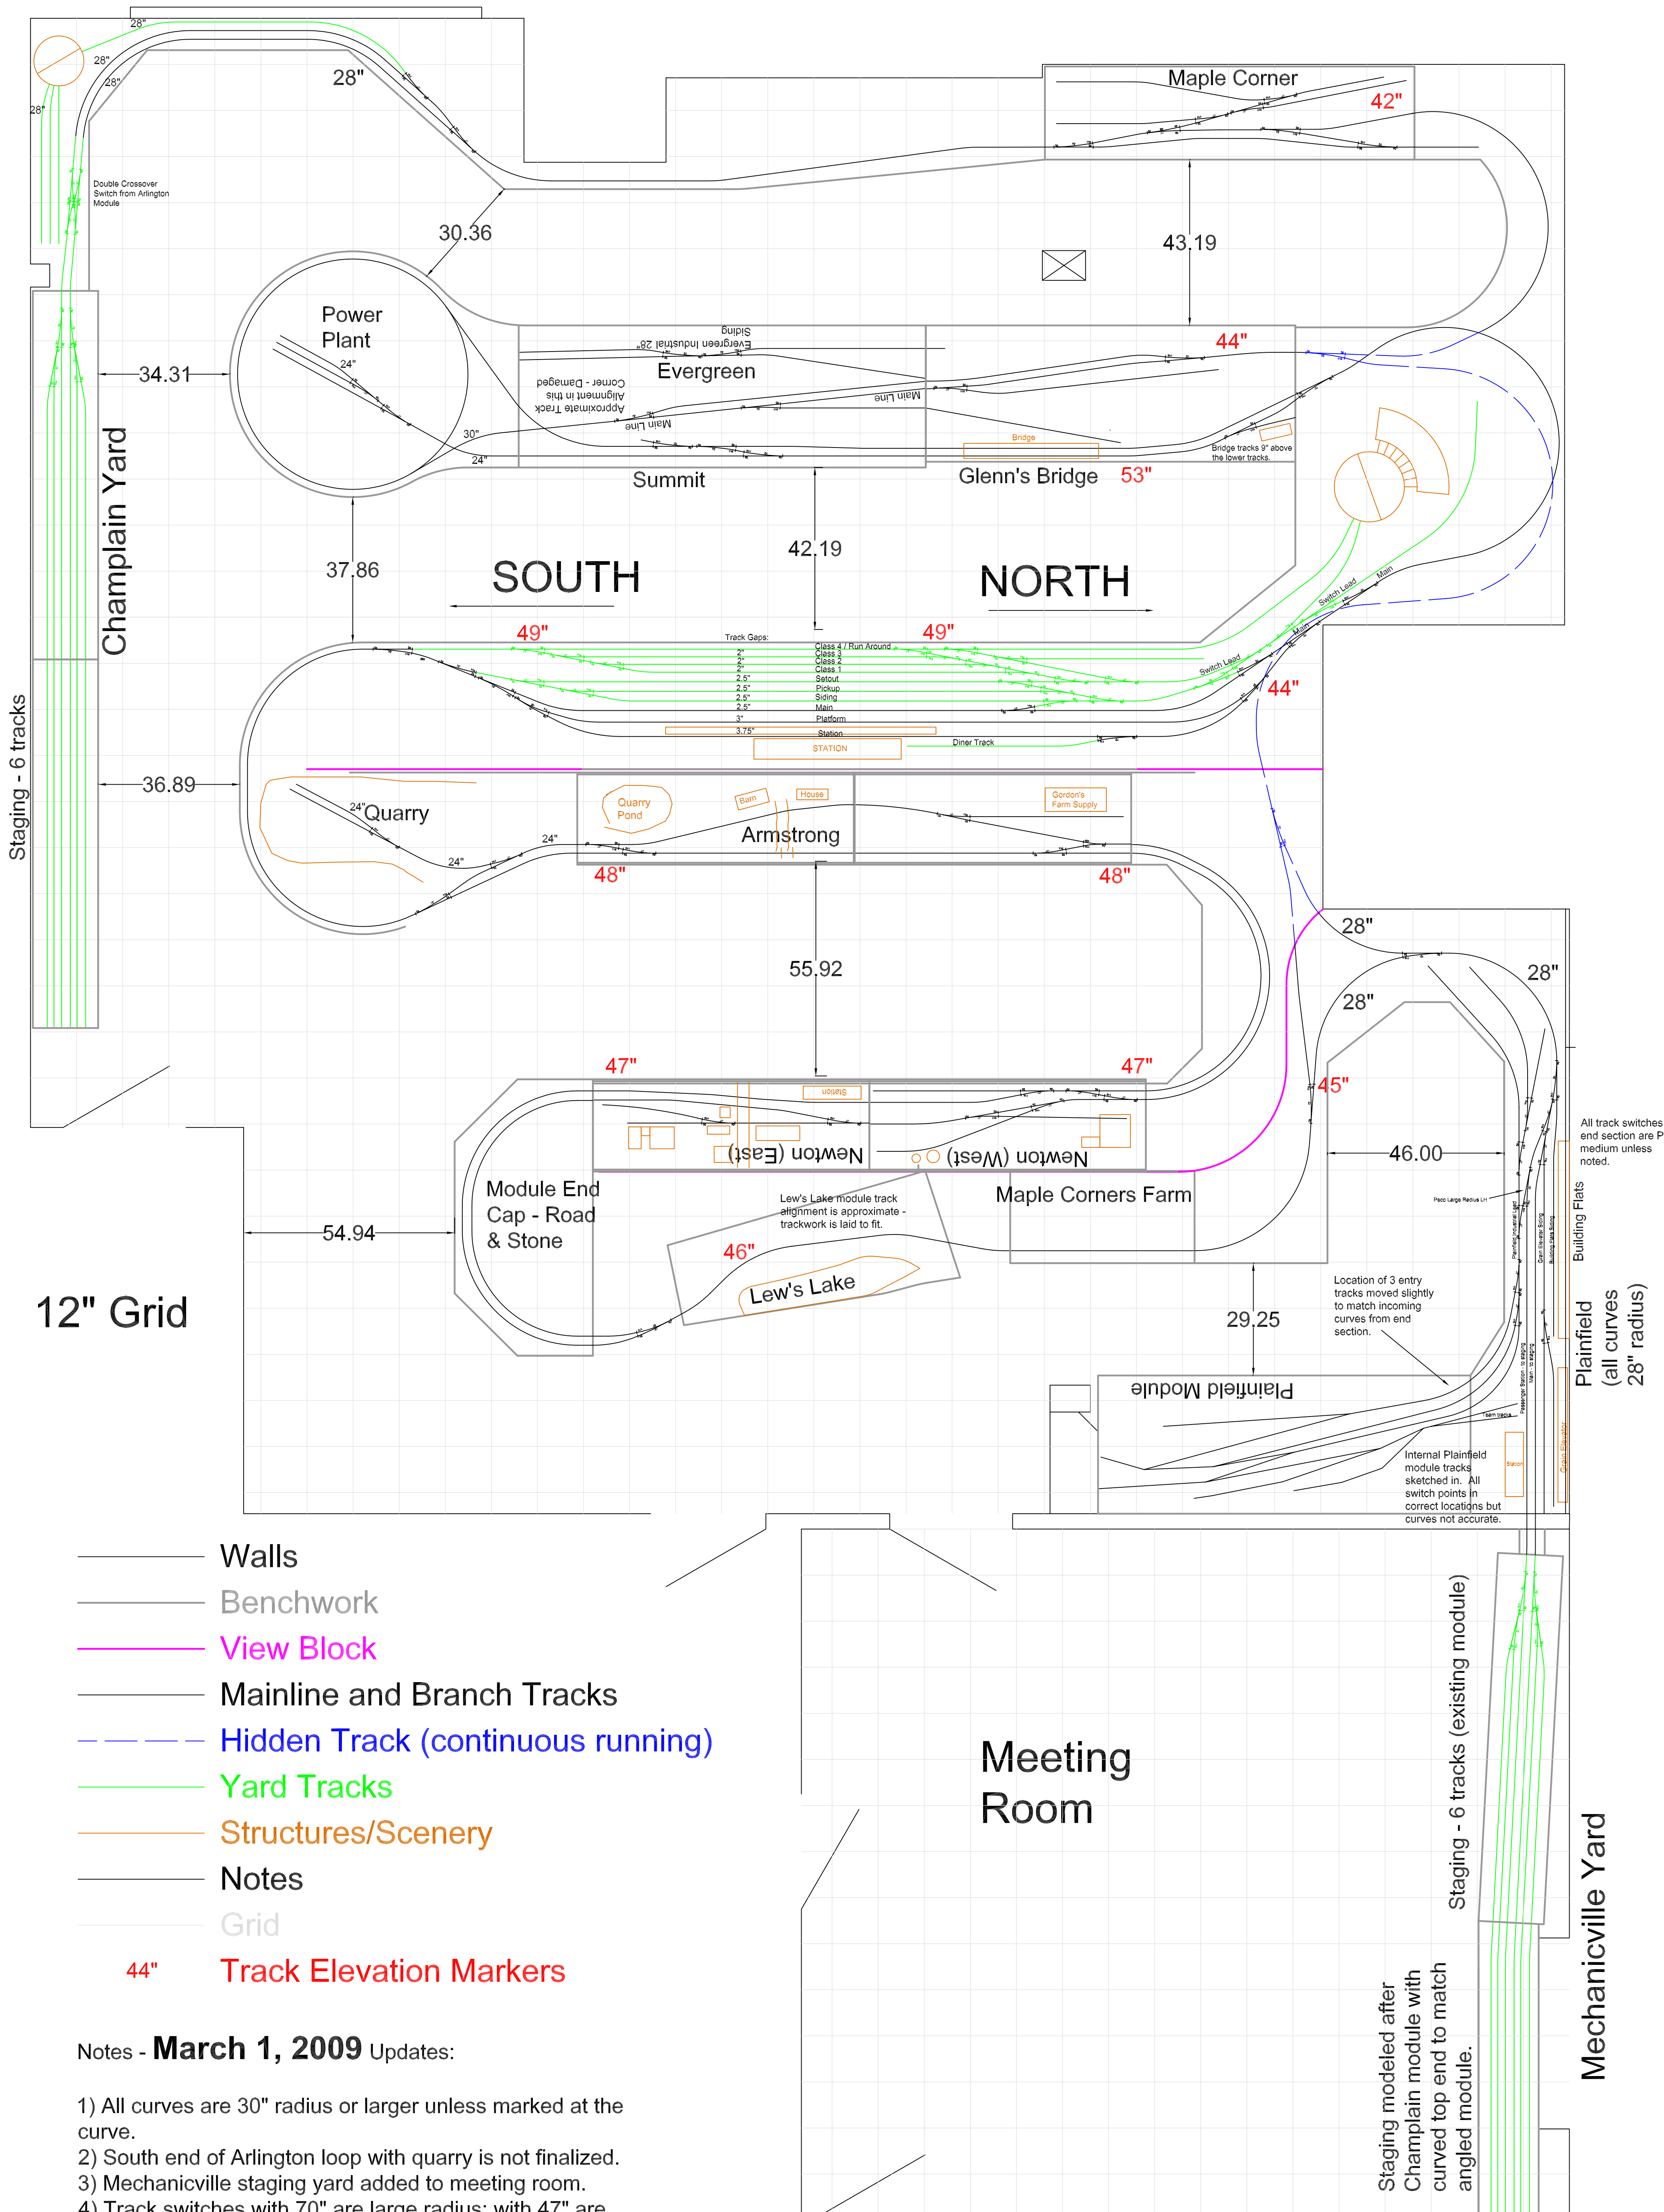

# Window

Drawing Version 11